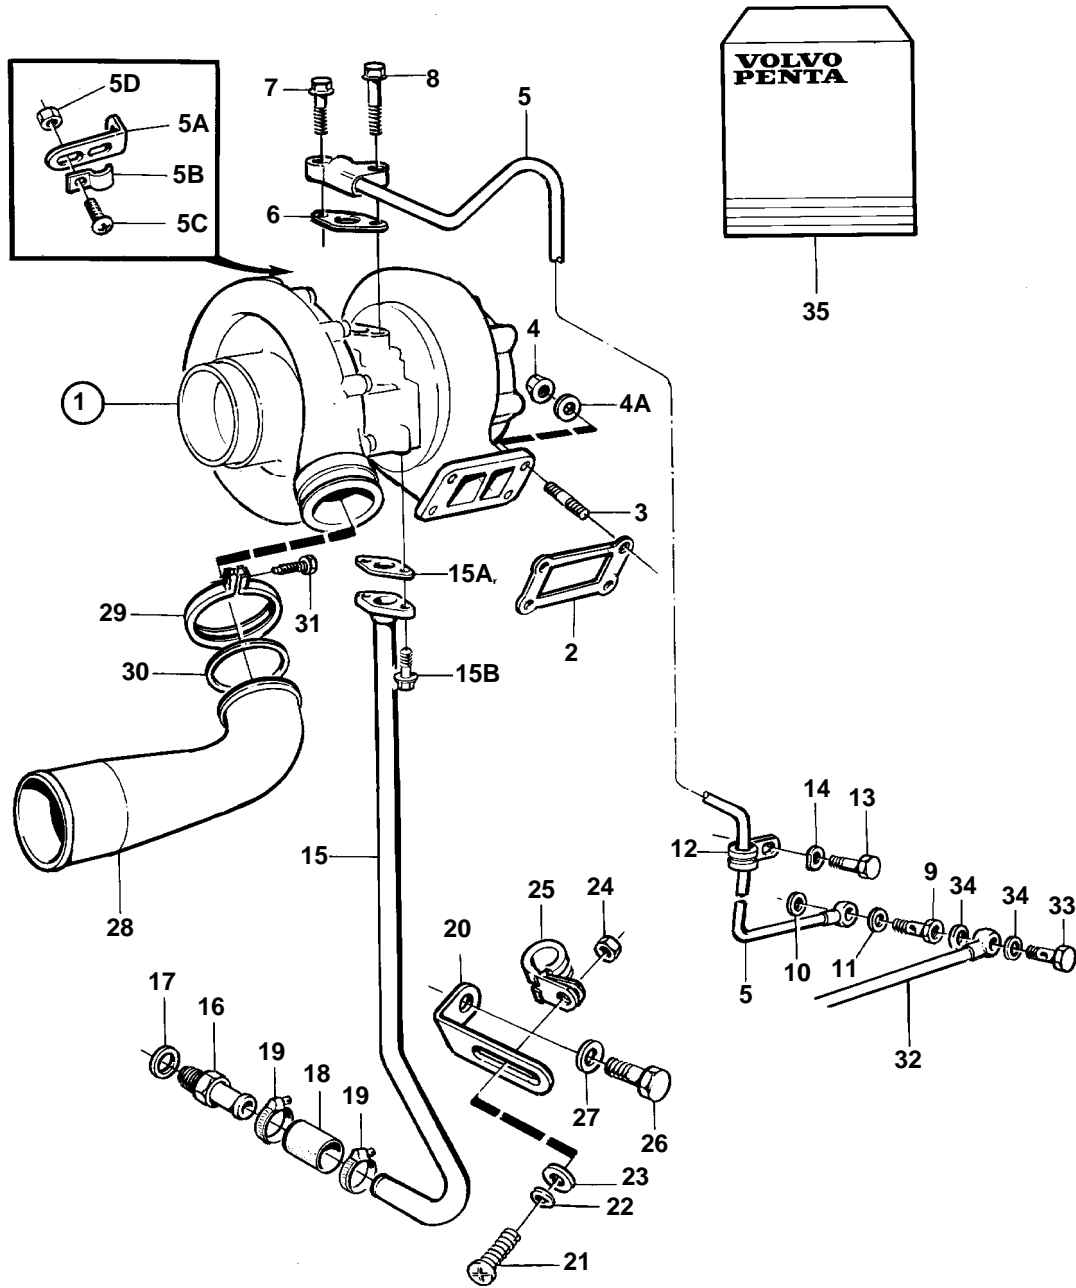

TAD1030GE, TAD1031GE

15304

## TAD1030GE, TAD1031GE

REF	PART NO.	QTY	DESCRIPTION	SEE SEC.	NOTES
1	866144	1	Turbo		
	3802087	1	Turbocharger, exch, exch		
				5691	
2	8194365	1	Gasket		Included in gasket kit for connecting of turbocharger.
3	8194545	4	Stud		
4	8194568	4	Nut		
4A	940097	4	Washer		
5	849612	1	Oil feed pipe, cylinder block		
5A	965559	1	Bracket		
5B	968200	1	Clamp		
5C	950046	1	Screw		
5D	955825	1	Nut		
6	420641	1	Gasket		Included in gasket kit for connecting of turbocharger.
7	946173	1	Flange screw		L=20mm
8	945444	1	Flange screw		L=25mm
9	479464	1	Hollow screw		
10	942703	1	Gasket		Included in gasket kit for connecting of turbocharger.
11	11998	1	Gasket		Included in gasket kit for connecting of turbocharger.
12	952626	1	Clamp		
13	950045	1	Screw		
14	941906	1	Spring washer		
15	862712	1	Oil return pipe, oil drain		
15A	420643	1	Gasket		Included in gasket kit for connecting of turbocharger.
15B	945444	2	Flange screw		
16	941875	1	Nipple		
17	18677	1	Gasket		
18	466328	1	Rubber hose		
19	943474	2	Hose clamp		
20	965560	1	Bracket		
21	950046	1	Screw		
22	941906	1	Spring washer		
23	955893	1	Washer		
24	955825	1	Nut		
25	952632	1	Clamp		
26		1	Screw, fuel inj. pump bracket		
27		1	Washer, fuel inj. pump bracket		
28	865121	1	Connection pipe		
29	3183622	1	Clamp		
30	1542781	1	Sealing ring		
31	949335	1	Screw		
32	866721	1	Pipe, fuel inj. pump		
33	969299	1	Hollow screw		
34	11994	2	Gasket		
35	876354	1	Gasket kit, turbo connect.		